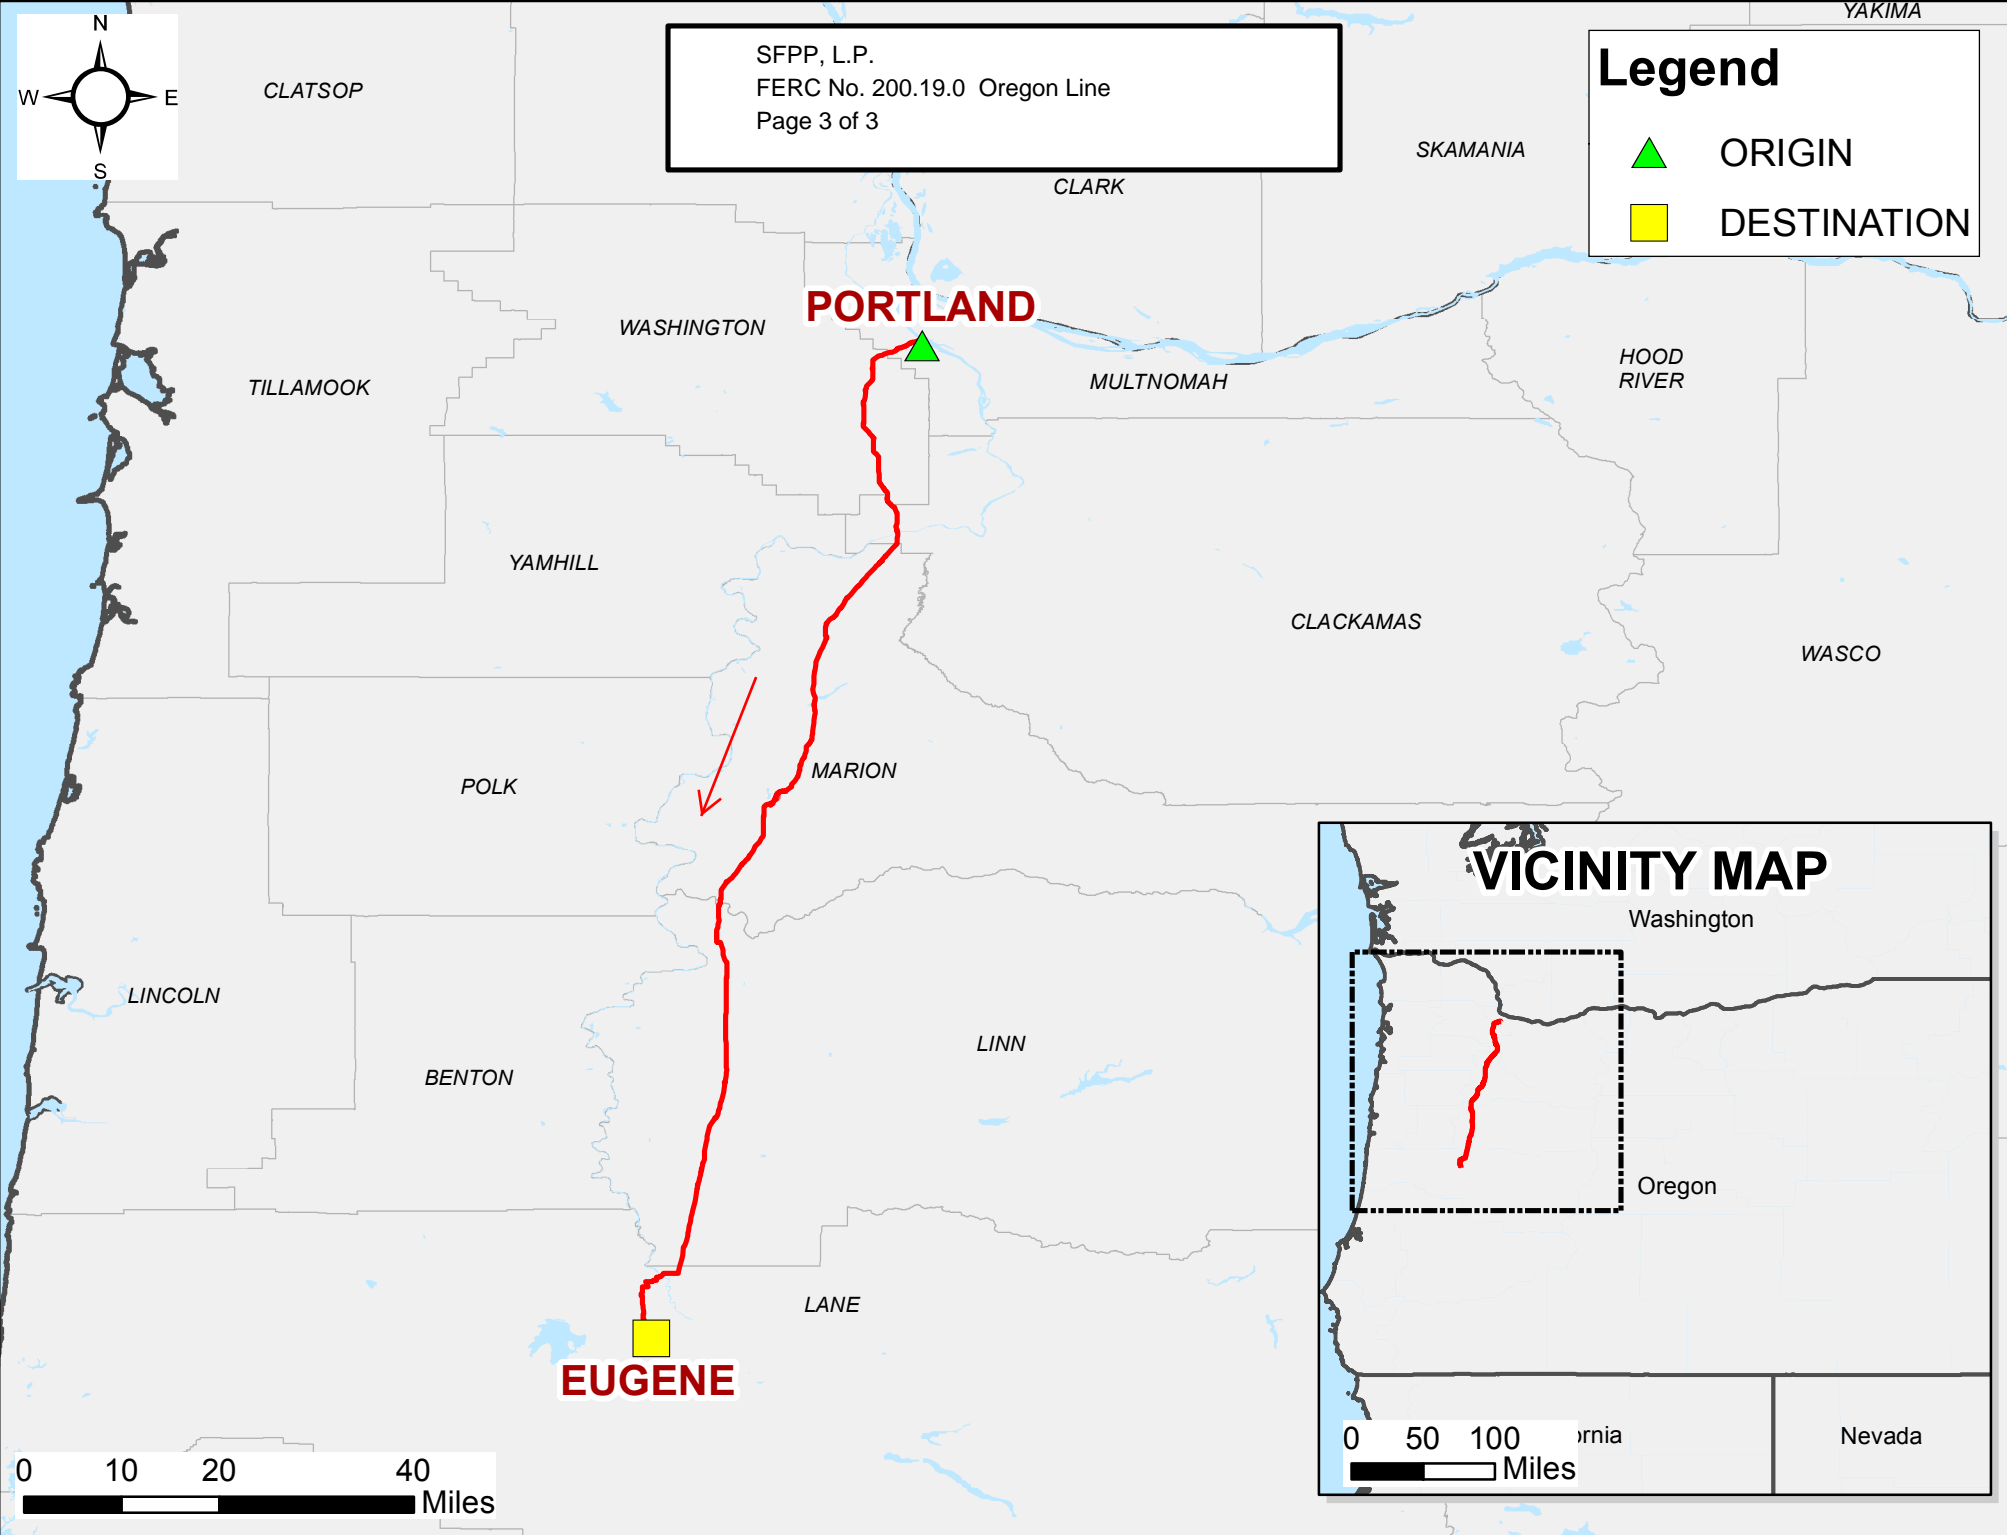

SFPP, L.P.  
FERC No. 200.19.0 Oregon Line  
Page 3 of 3

### Legend

-  ORIGIN
-  DESTINATION

0 10 20 40 Miles