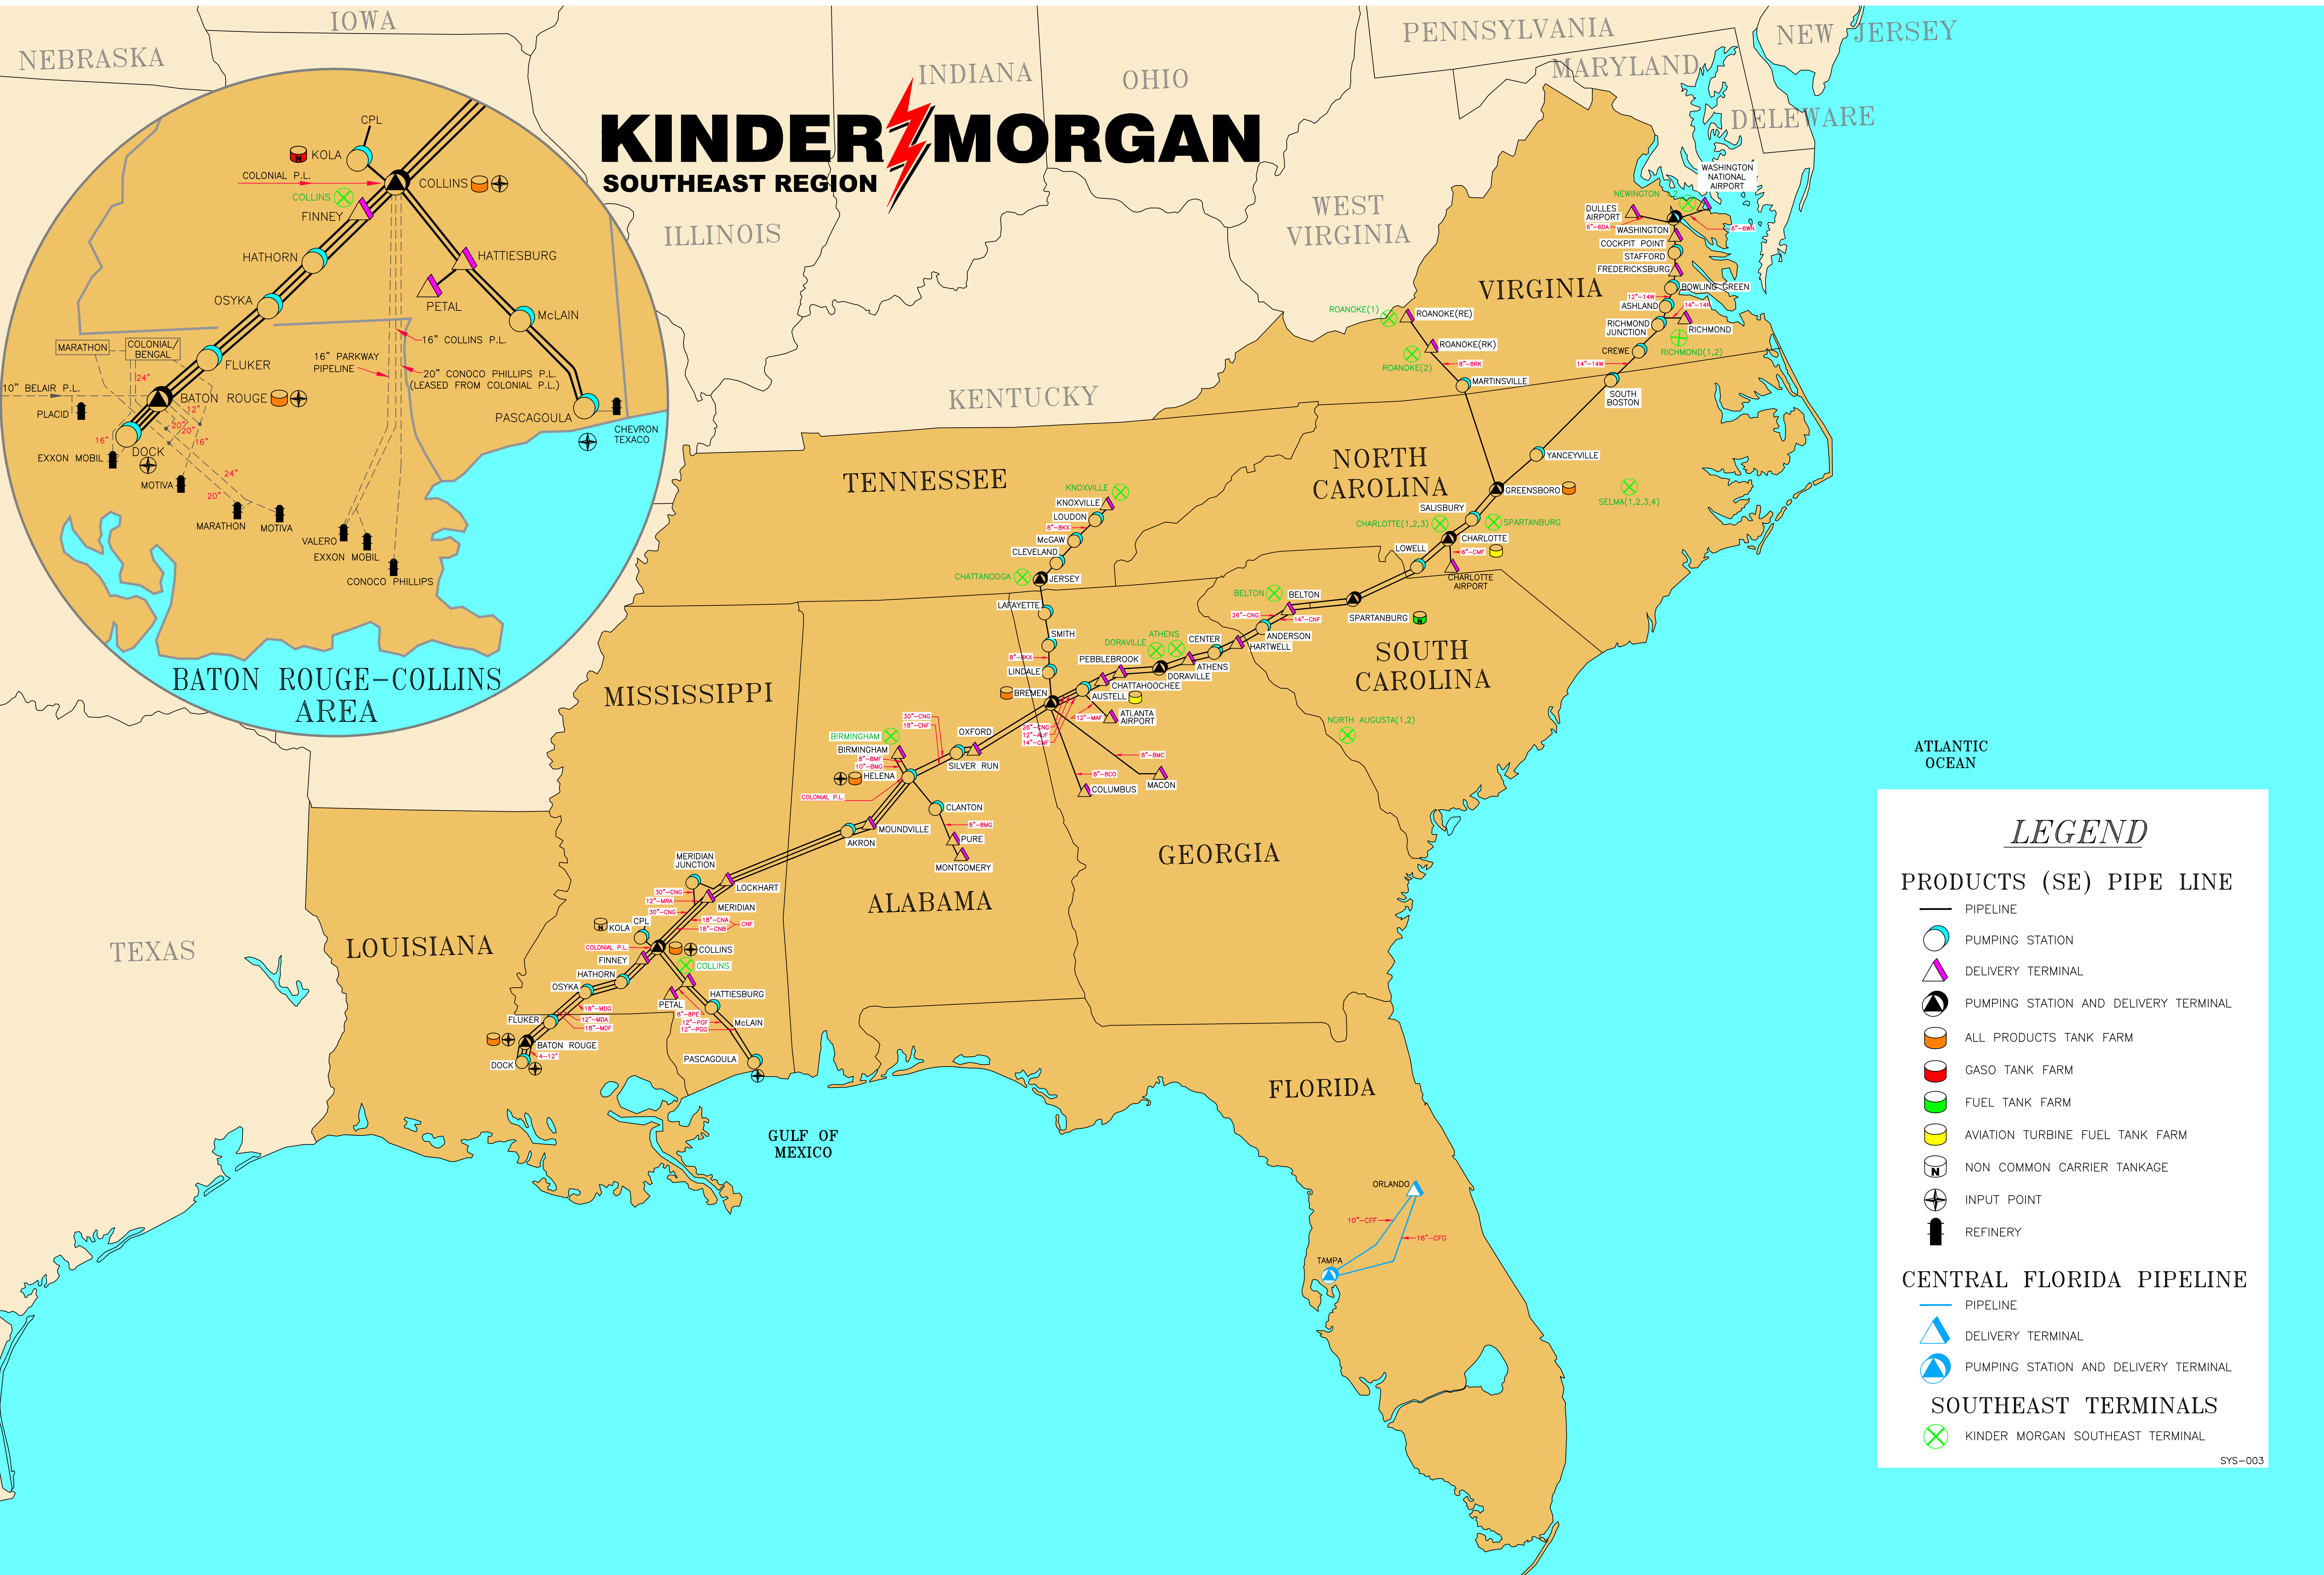

KINDER MORGAN

SOUTHEAST REGION

ATLANTIC OCEAN

LEGEND

PRODUCTS (SE) PIPE LINE

- PIPELINE
- PUMPING STATION
- △ DELIVERY TERMINAL
- ⊕ PUMPING STATION AND DELIVERY TERMINAL
- ⊕ ALL PRODUCTS TANK FARM
- ⊕ GASO TANK FARM
- ⊕ FUEL TANK FARM
- ⊕ AVIATION TURBINE FUEL TANK FARM
- ⊕ NON COMMON CARRIER TANKAGE
- ⊕ INPUT POINT
- ⊕ REFINERY

CENTRAL FLORIDA PIPELINE

- PIPELINE
- △ DELIVERY TERMINAL
- ⊕ PUMPING STATION AND DELIVERY TERMINAL

SOUTHEAST TERMINALS

- ⊕ KINDER MORGAN SOUTHEAST TERMINAL