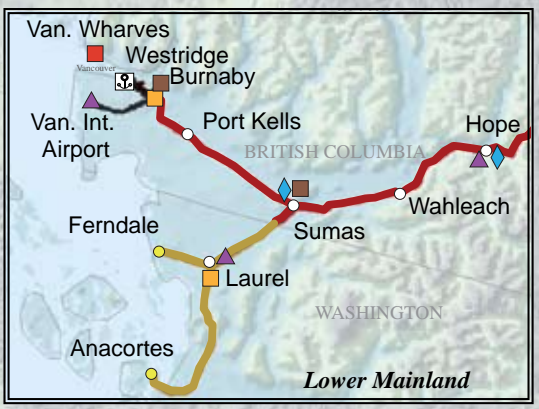

# KINDER MORGAN

- Trans Mountain Pipeline
- Trans Mountain Pipeline (Puget Sound) LLC
- Express Pipeline LLC
- Platte Pipe Line Company
- Kinder Morgan Cochin ULC
- Section of p/l not owned/operated by KM
- Trans Mountain (Jet Fuel) Inc.
- Pump Station
- Metering Station
- ▲ Tanks
- Operations Office (incl. maintenance facility)
- Pipeline Terminal (includes tanks)
- ◆ Maintenance Facility
- Vancouver Wharves (liquid/dry bulk storage)
- ⊠ Westridge Marine Terminal (includes tanks)
- ⊙ Head Office